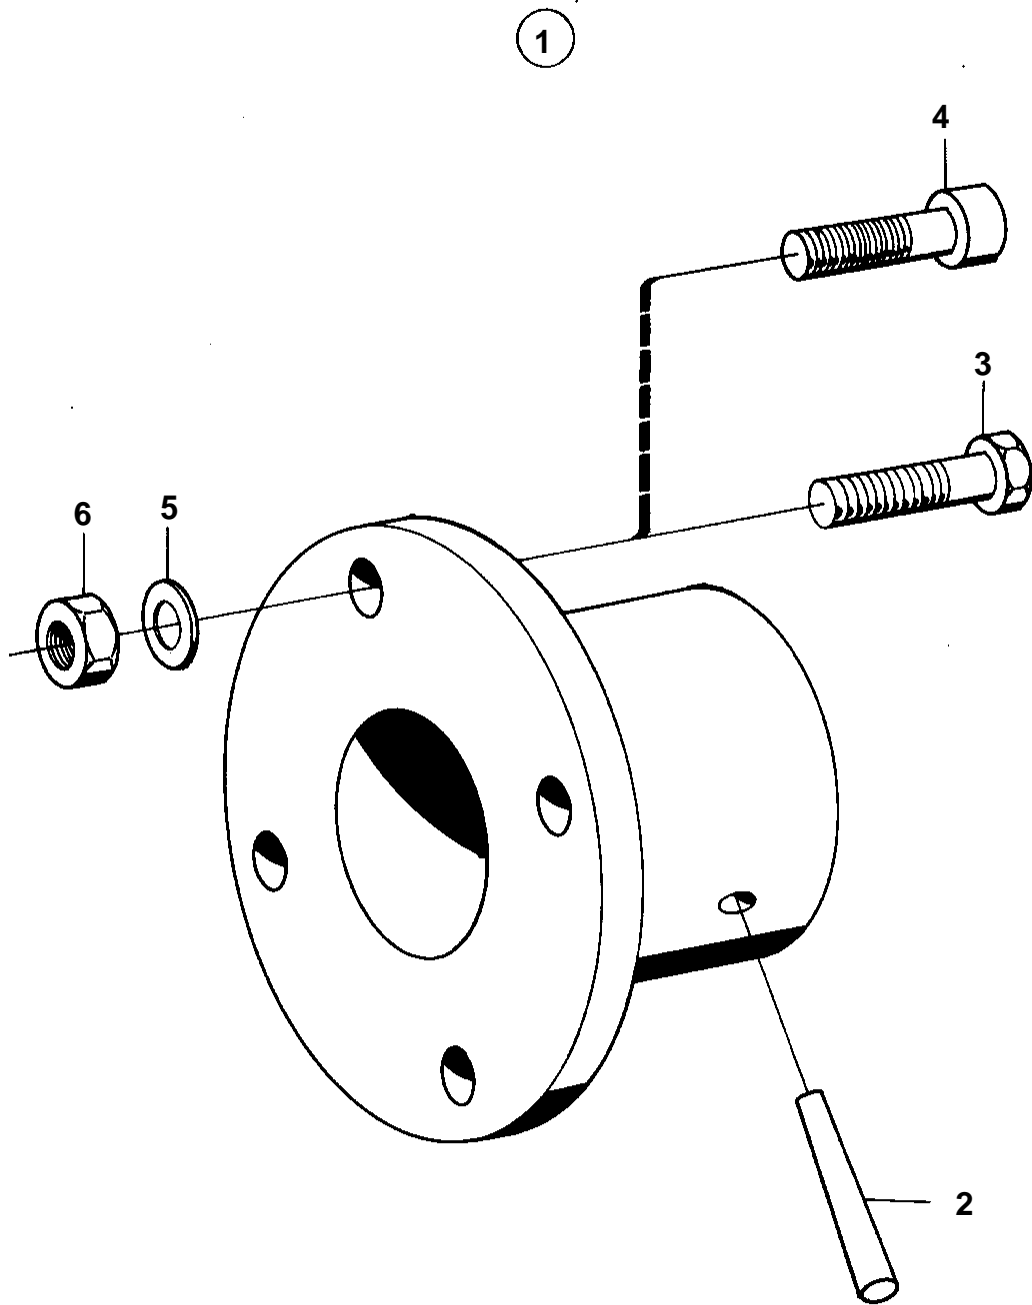

MD2010B, MD2020B, MD2030B, MD2040B

3232

MD2010B, MD2020B, MD2030B, MD2040B

REF	PART NO.	QTY	DESCRIPTION	NOTES
1	806384	1	Companion flange	For 25mm propeller shaft.
2	907599	1	· Pin	
3	970949	4	· Screw	L=35mm (955319)
4	959239	4	· Screw	L=30mm
5	941908	4	· Spring washer	
6	955783	4	· Nut	